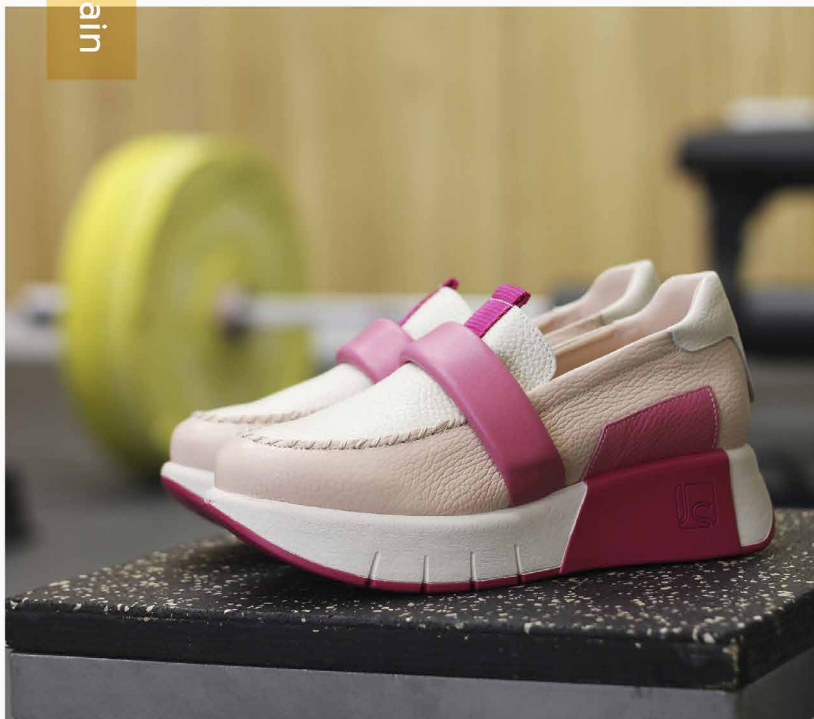

Made in Spain

 jose saenz

#josesaenzshoes

PV24

CATÁLOGO

www.grupojosesaenz.com

Amazona

REF: 2143